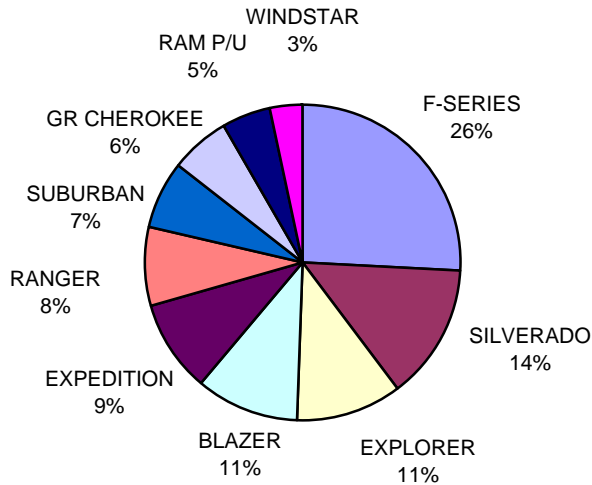

THE FREEMAN USED CAR REPORT
TOP 10 TRUCKS
MARCH 2005

DOMESTIC TRUCKS

<u>Model</u>	<u>Mar.</u>	<u>% of Top Ten</u>
F-SERIES	753	26%
SILVERADO	407	14%
EXPLORER	316	11%
BLAZER	307	11%
EXPEDITION	272	9%
RANGER	233	8%
SUBURBAN	201	7%
GRAND CHEROKEE	182	6%
RAM	141	5%
WINDSTAR	<u>100</u>	3%
	2912	

IMPORTED TRUCKS

<u>Model</u>	<u>Mar.</u>	<u>% of Top Ten</u>
FRONTIER	126	18%
4RUNNER	101	15%
TACOMA	97	14%
TUNDRA	90	13%
MONTERO	74	11%
ODYSSEY	43	6%
SIENNA	42	6%
RODEO	41	6%
PATHFINDER	37	5%
SEQUOIA	<u>34</u>	5%
	685	

Top 10 Domestic Trucks